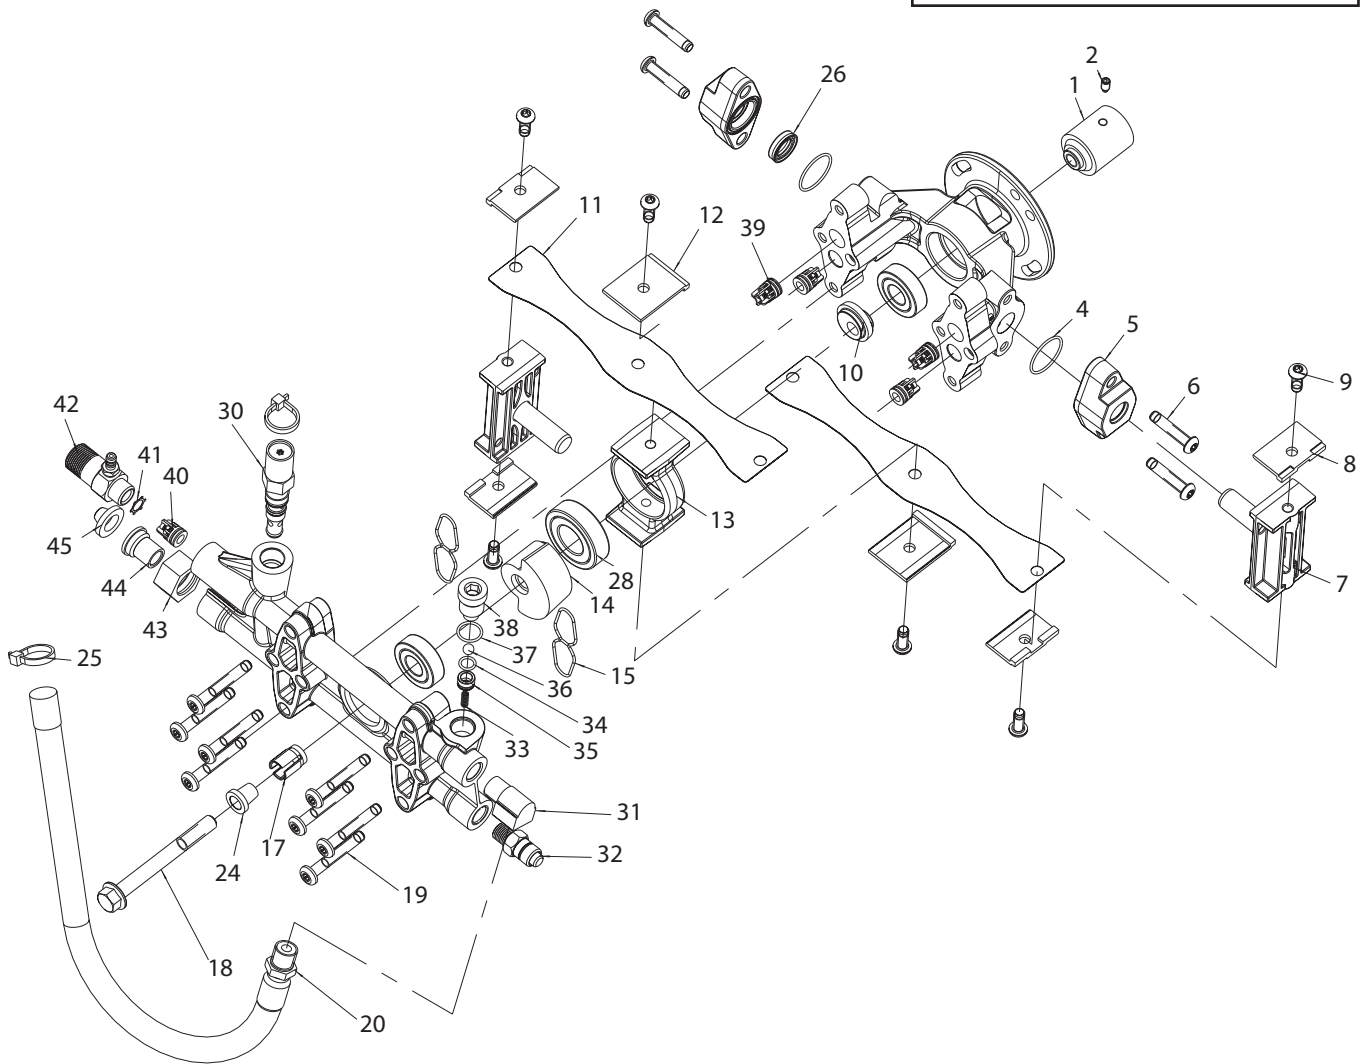

D27964- DeVILBISS PUMP

D27964- DeVILBISS PUMP PARTS LIST

<u>Key#</u>	<u>Part #</u>	<u>Description</u>
1	D25054	Engine Shaft
2	D25006	Screw, Set 1/4-28 x .438
4	*	O-Ring, #25 DUROMETER
5	D21254	Journal Body Assembly
6	D25565	Screw, 5/16-18 x1.5 Gr 8
7	*	Piston Assembly
8	D20949	Clamp Block End
9	D25566	Screw, 5/16-18 x .75 Gr 8
10	D26774	Shaft, Bearing Couple
11	D20995	Strap, 2 Cylinder
12	D20948	Clamp Block Middle Strap
13	D21258	Ring Radial Assembly
14	D26773	Shaft, Counterweight
15	*	O-Ring, Pump Head
17	D20997	Shaft, Bearing
18	D22684	Bolt, 7/16-14 Gr 8
19	D25567	Screw, 5/16-18 x 2.13 Gr 8
20	D24573	Hose, 3/8 x 18" 2200 PSI
24	D22683	Wedge, Machined Screw
25	16804	Cable Tie
26	*	Seal, 16mm
28	-----	Bearing included in Key#13
30	18139	Unloader Assembly, 2200 PSI
31	F217	Elbow, 3/8"
32	16848	Thermal Relief Valve
33	D20993	Spring, Easy Start
34	D21259	O-Ring
35	D21256	Seat, Easy Start
36	D20994	Ball, 5/16
37	*	O-Ring, Valve Plug
38	D21141	Plug, Valve
39	*	Valve Assembly
40	*	Valve Assembly, 45° with o-ring
41	*	Ring, Retaining
42	V161	Chemical Injector
43	H061	Swivel Nut, Gardenhose
44	H068	Swivel, 3/8"
45	F187	Screen, Gardenhose

*** Kits available :**

D23511 Valve Kit includes key Include key#'s 39 (qty 4), 40 (qty1), 41 (qty 1)

D23514 Seal Kit Include key#'s 4 (qty 2), 15 (qty2), 26 (qty 2), 37 (qty 1)

D23486 Piston Kit Includes key # 7 (qty 2)

General Information:

Pump Kit contains : H061 garden hose swivel nut, H068 3/8 NPT garden hose swivel, F187 screen, V161 chemical injector, H140 chemical hose, 15167 screw (5/16-24 x3/4"), F035 Quick Connect, D25006 Set Screw
 This pump does not use oil.

D27964- DeVILBISS PUMP REPAIR KIT

D23511 Valve Kit

contains Key#s 39 (qty 4), 40 (qty 1), and 41 (qty 1)

D23514 Seal Kit

contains Key#s 4 (qty 2),
15 (qty 2), 26 (qty 2), and 37 (qty1)

D23487 Piston Kit

contains Key #s 7 (qty 1)