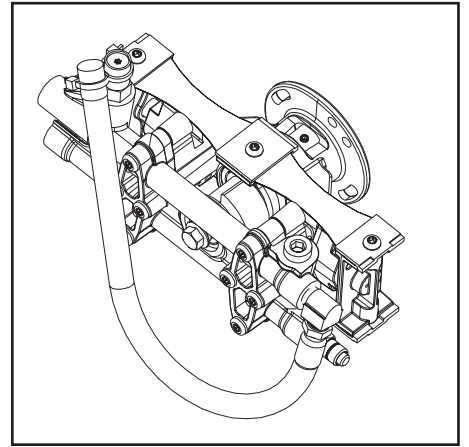

D27964- DeVILBISS PUMP

D27964- DeVILBISS PUMP PARTS LIST

<u>Key#</u>	<u>Part #</u>	<u>Description</u>
1	D25054	Engine Shaft
2	D25006	Screw, Set 1/4-28 x .438
4	*	O-Ring, #25 DUROMETER
5	D21254	Journal Body Assembly
6	D25565	Screw, 5/16-18 x1.5 Gr 8
7	*	Piston Assembly
8	D20949	Clamp Block End
9	D25566	Screw, 5/16-18 x .75 Gr 8
10	D26774	Shaft, Bearing Couple
11	D20995	Strap, 2 Cylinder
12	D20948	Clamp Block Middle Strap
13	D21258	Ring Radial Assembly
14	D26773	Shaft, Counterweight
15	*	O-Ring, Pump Head
17	D20997	Shaft, Bearing
18	D22684	Bolt, 7/16-14 Gr 8
19	D25567	Screw, 5/16-18 x 2.13 Gr 8
20	D24573	Hose, 3/8 x 18" 2200 PSI
24	D22683	Wedge, Machined Screw
25	16804	Cable Tie
26	*	Seal, 16mm
28	-----	Bearing included in Key#13
30	18139	Unloader Assembly, 2200 PSI
31	F217	Elbow, 3/8"
32	16848	Thermal Relief Valve
33	D20993	Spring, Easy Start
34	D21259	O-Ring
35	D21256	Seat, Easy Start
36	D20994	Ball, 5/16
37	*	O-Ring, Valve Plug
38	D21141	Plug, Valve
39	*	Valve Assembly
40	*	Valve Assembly, 45° with o-ring
41	*	Ring, Retaining
42	V161	Chemical Injector
43	H061	Swivel Nut, Gardenhose
44	H068	Swivel, 3/8"
45	F187	Screen, Gardenhose

*** Kits available :**

D23511 Valve Kit includes key Include key#'s 39 (qty 4), 40 (qty1), 41 (qty 1)

D23514 Seal Kit Include key#'s 4 (qty 2), 15 (qty2), 26 (qty 2), 37 (qty 1)

D23486 Piston Kit Includes key # 7 (qty 2)

General Information:

Pump Kit contains : H061 garden hose swivel nut, H068 3/8 NPT garden hose swivel, F187 screen, V161 chemical injector, H140 chemical hose, 15167 screw (5/16-24 x3/4"), F035 Quick Connect, D25006 Set Screw
 This pump does not use oil.

D27964- DeVILBISS PUMP REPAIR KIT

D23511 Valve Kit

contains Key#s 39 (qty 4), 40 (qty 1), and 41 (qty 1)

D23514 Seal Kit

contains Key#s 4 (qty 2),
15 (qty 2), 26 (qty 2), and 37 (qty1)

D23487 Piston Kit

contains Key #s 7 (qty 1)